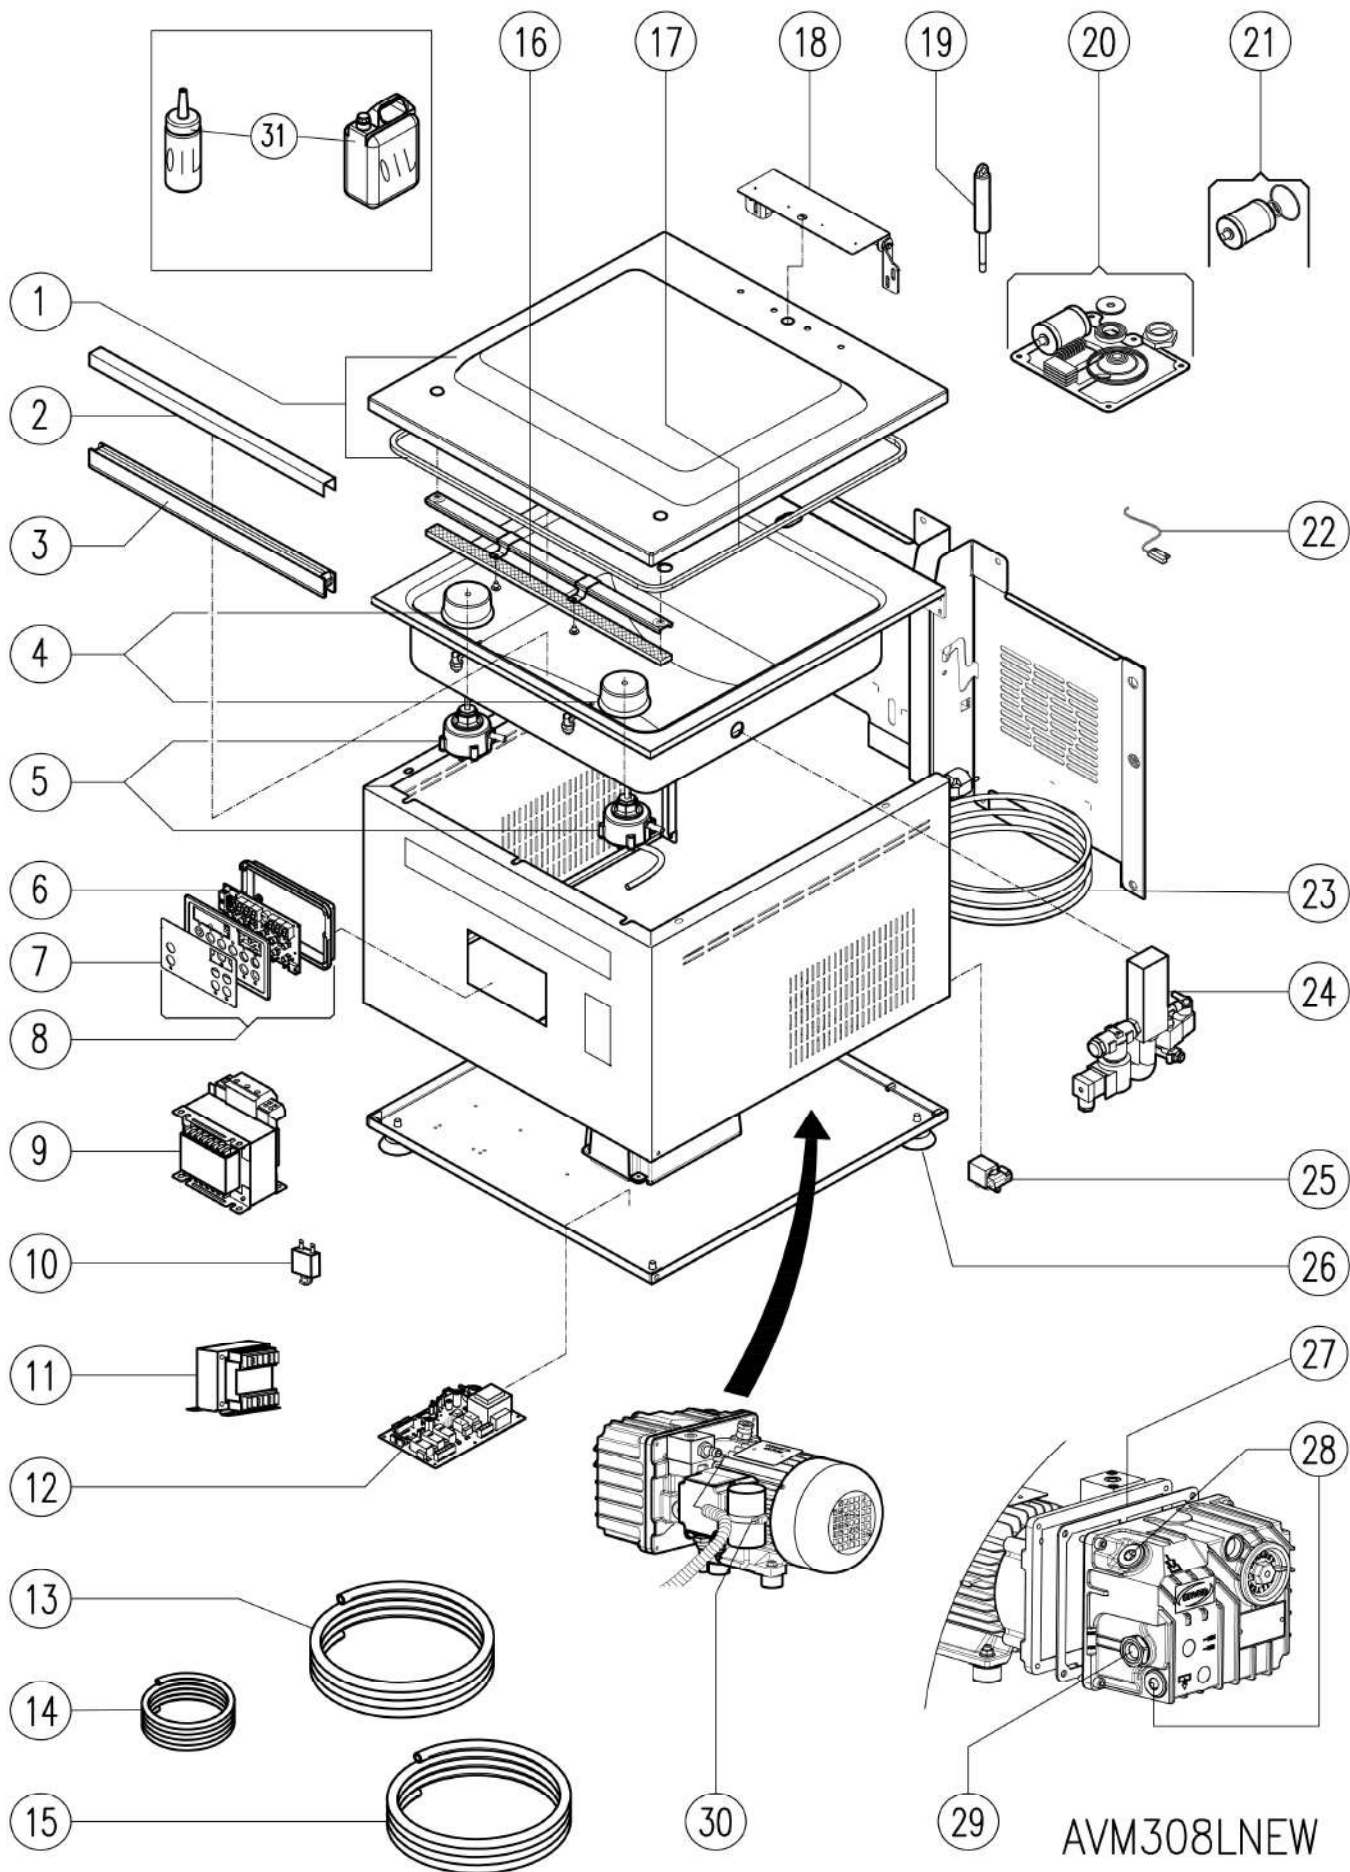

# SPARE PARTS LIST

SPARE PARTS LIST AVM308LNEW					
No. Part	Code Part	Description	Validity start date	Validity end date	Notes
1	1604139	LID C310/C312/ FC36 CHEF VAC / IDEA 31 OEM			
2	1604427	HAVANA TEFLON BAND L=65MM (1 MT) IDEA-IDEA OEM/ MC/NEW/V.2010/400G-DG/VM98/F420/C-SERIES/FC30-36-41 CHEF VAC			
3	1604130	SEALING BAR 319X30X20 C308/310/312 - IDEA-IDEA OEM 30/31/32			
4	1604056	PROTECTIVE CAP (2 PCS) EVOX/C-SERIES/SPACE/FC30-36-41 CHEF VAC			
5	1607412	ASSEMBLED AIR CYLINDER C-SERIES / IDEA- IDEA OEM V4 (2 PC/PCS)			
6	1604123	COMMAND BOARD N059.0			
7	1607640	CONTROLS STICKER C-SERIES PERS. APACH V4			
7	1607642	CONTROLS STICKER C-SERIES V4 PERS. APACH -RESTEQUIP-			
8	1607645	COMPLETE CONTROL PANEL N089 C-SERIES V4 PERS. APACH -RESTEQUIP-			
8	1607643	COMPLETE CONTROL PANEL N089 C-SERIES V4 PERS. APACH			
9	1604098	TRANSFORMER 200VA 230/10-12-16V			230V
10	1602045	THERMIC CIRCUIT BREAKER SM7160 16A			
11	1606489	TRANSFORMER 30VA 208-230/0-22V PASTRY-CUISSON-VM HI-LINE/ C-SERIES V4/ IDEA V4/ IDEA 32-42 OEM/ EVOX31			230V
12	1607395	POWER BOARD U084 C-SERIES V4 / C-CHEF V4 / IDEA V4 / IDEA PRO / VM DIGITAL V4 (FOR COMAND BOARD N059)			
13	1604861	DBX6 BLUE HOSE (1 MT) ELLASTOLAN			
14	1604591	WHITE SIL. TUBE D2X6 FOR SENSOR (1 MT)			
15	1604411	ARMORVIN HOSE D=12 (1 MT)			
16	1603332	SILICON RUBBER 29X8X315 (1 PC/PCS)			
17	1604018	BLACK COVER SEAL 2 MT			
18	1605054	LID HINGE SUPPORT LERICA C-SERIES / IDEA OEM			
19	1604144	GAS PRESSURE SPRINGS (1 PC) 198.155.44			
20	1607513	REPAIR KIT MAJOR FOR PUMP LC8			
21	1601010	REPAIR KIT MINOR FOR VACUUM PUMP LB8/LC8/LC12/LA12 (OIL SEPARATOR FILTER)			
22	1603692	REED CONTACT C-SERIES/IDEA/IDEA OEM			
23	1603292	POWER CABLE 3X1X3000 SHUKO EUR			230V
24	1607515	SOLENOID VALVE UNIT C310 V4 / C312 V4 / C312 CHEF V4 / IDEA31 V4 /IDEA 41 V4 /IDEA31-41 OEM 24V			C/GAS
25	1604042	GAS SOLENOID VALVE EVOX31 HI-LINE / IDEA-IDEA OEM 32-42 / PASTRY /CUISSON			GAS
26	1605135	SAFETY RUBBER NUBS (4 PCS) C254/C308/C310/C312/C412/FC300			
27	1604692	OIL TANK GASKET PUMP 160X130X0.95 LB8/LC8/LA6/ (4901096) (ex 4901040)			
28	1604583	PUMP OIL REFILL SCREW 1/4"G+OR PUMP DVP LB8 (1110002) (2 PCS)			
29	1604013	OIL SIGHT LB8/LC12/MD16 (1105011) (EX 1105009)			
30	1606037	VACUUM PUMP LC 8 220-240V 50/60HZ			230V
31	1601422	PUMP OIL ORV40 250ML			
31	1600500	PUMP OIL ORV40 1L			
31	1601037	PUMP OIL ORV40 10L			